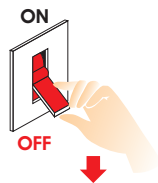

FORMA FLEX SPOT BRACKET ADJ 9W

Installation Manual

1

Attention

Switch off the main power.

2

3

4