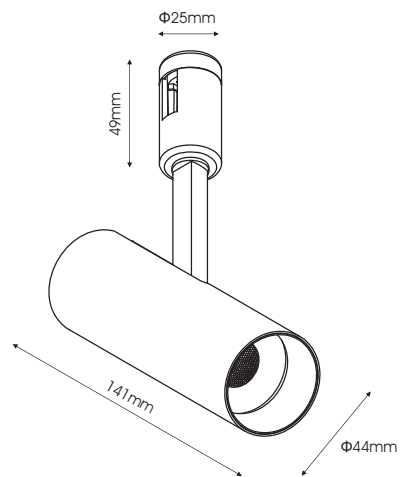

FORMA FLEX SPOT BRACKET ADJ 9W

Installation Manual

1

Attention

Switch off the main power.

2

3

4