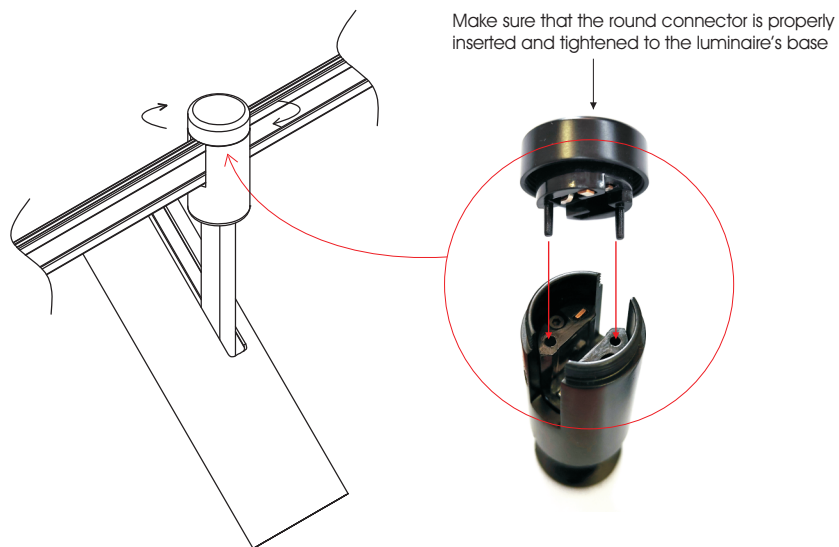

FORMA FLEX SPOT BRACKET ADJ 9W

Installation Manual

1

Attention

Switch off the main power.

2

3

4